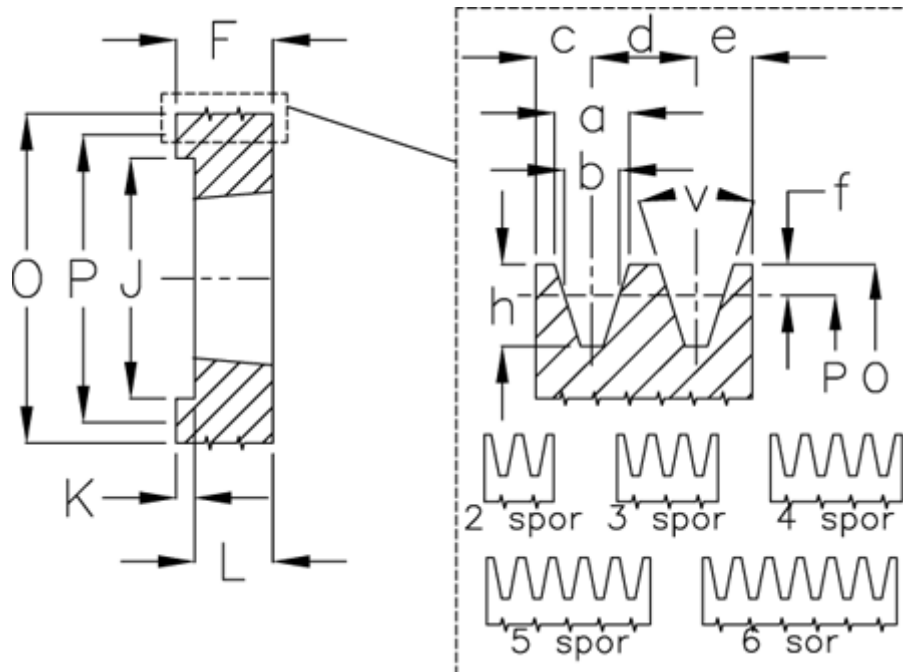

Article number: 604113013202

Description: V-belt pulley SPZ 132/2 TL1610

Measures

a	= 9,7	For bush	= 1610	P	= 132
b	= 8,5	h	= 11	Type	= SPZ
Bush ζ max	= 42	J	= 103.0	v	= 38 grader
c	= 8	K	= 3		
d	= 12	L	= 25		
e	= 8	m	= -		
f	= 2	Number of ribs	= 2		
F	= 28	O	= 136		